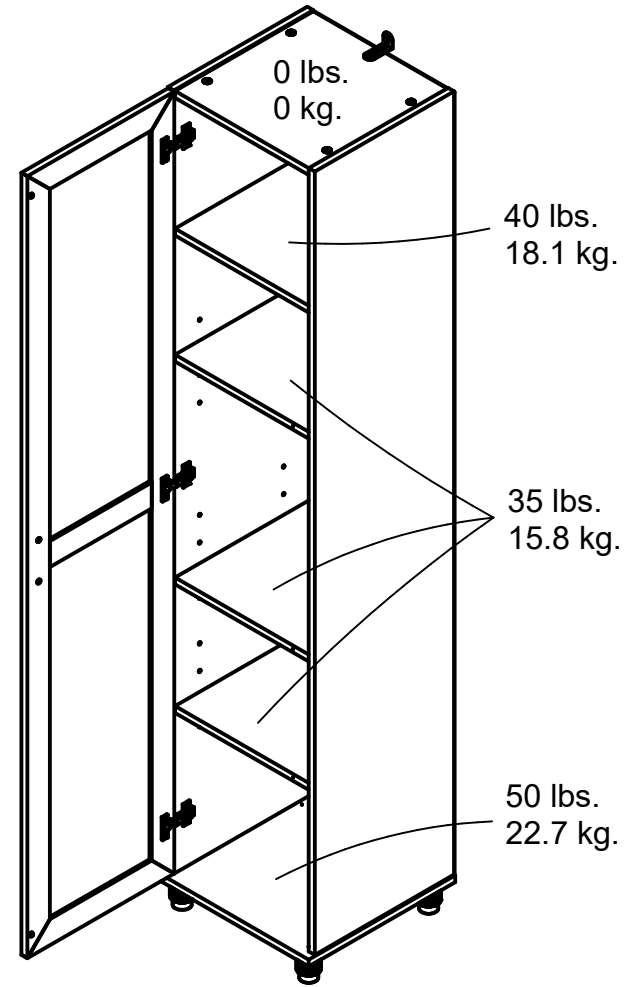

4847

Shelf dimensions:
14.17 in. (36.0 cm) W
14.53 in. (36.9 cm) D
1 Fixed shelf
3 Adjustable shelf

Overall Product Size:
15.67"W x 15.39"D x 74.29"H
39.8cm W x 39.1cm D x 188.7cm H

Wood Breakdown: 95%
Total storage: 8.12 cubic feet

Maximum Weight Capacities
Unit Weight: 80 lbs. (36.29 kg)