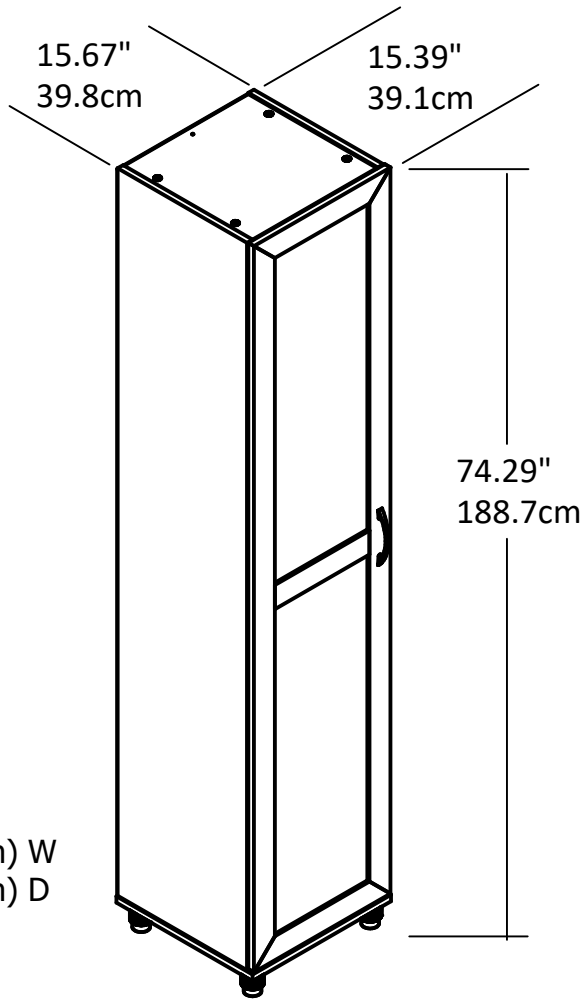

4847

Shelf dimensions:
14.17 in. (36.0 cm) W
14.53 in. (36.9 cm) D
1 Fixed shelf
3 Adjustable shelf

Overall Product Size:
15.67"W x 15.39"D x 74.29"H
39.8cm W x 39.1cm D x 188.7cm H

Wood Breakdown: 95%
Total storage: 8.12 cubic feet

Maximum Weight Capacities
Unit Weight: 80 lbs. (36.29 kg)